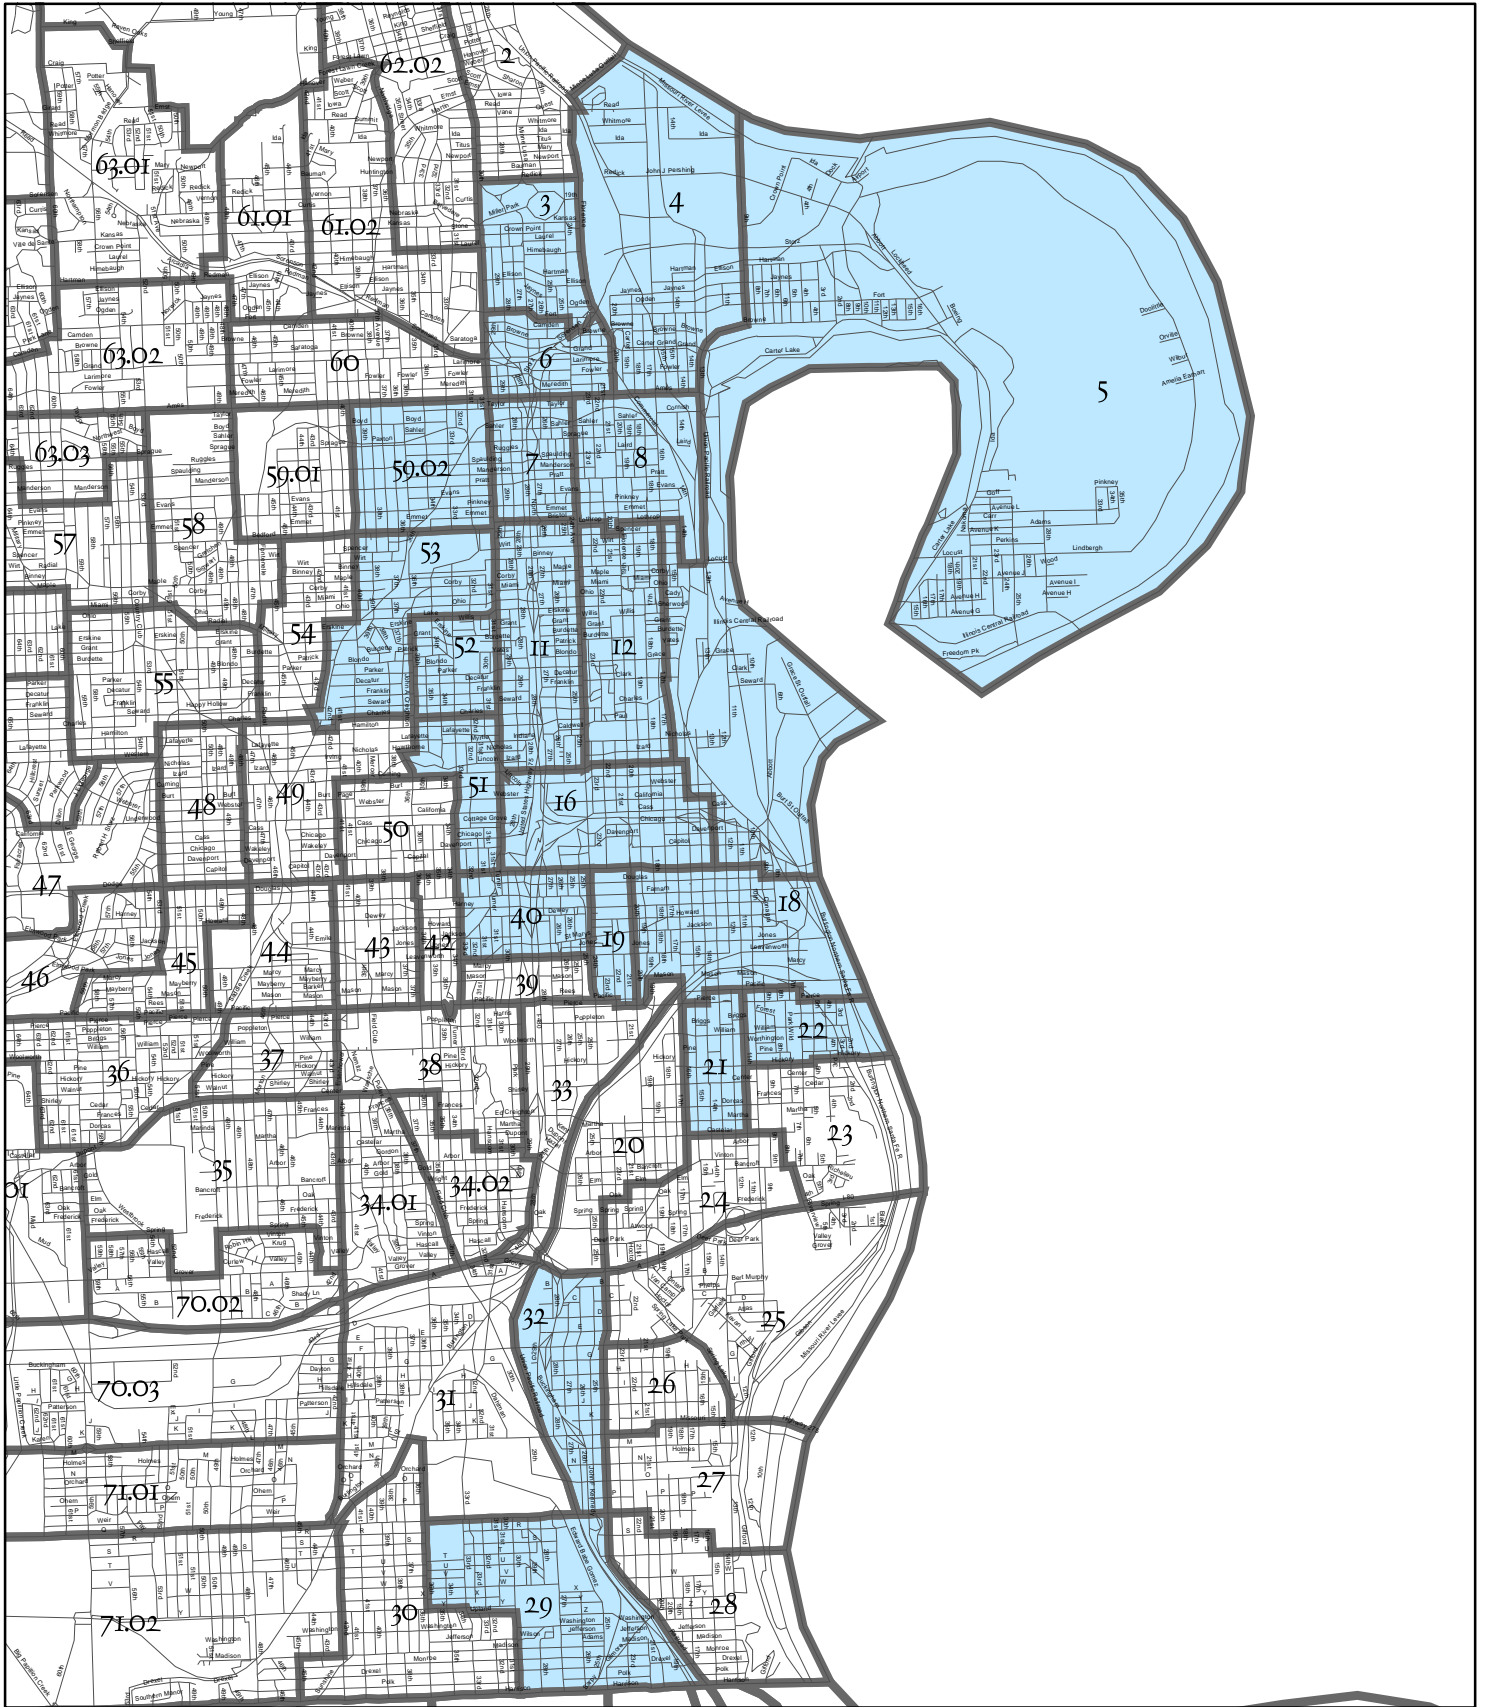

NIFA Targeted Areas, City of Omaha, Douglas County, NE

Legend

Census Tracts

NIFA Targeted Area

Map prepared by the City of Lincoln, Urban Development Department using United States 2000 Census Tract and IRS specified boundaries